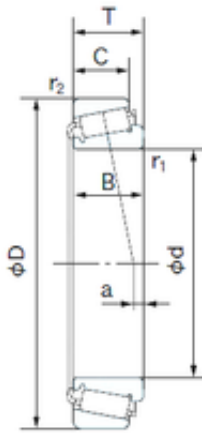

SNR Bearing Argentina

Timken SKF Bearing, NSK NTN Koyo Bearing
 NACHI Auto Wheel Bearing Tapered Roller
 Bearings L44643/L44610 L44642/L44610
 07100-S/07210X 07100-SA/07210X L44643/13

Bearing No. L44643/L44610

Size	25.400x50.292x14.224 mm
Bore Diameter	25.400 mm
Outer Diameter	50.292 mm
Width	14.224 mm
d	25.400 mm
D	50.292 mm
T	14.224 mm
B	14.732 mm
C	10.668 mm
a	3.3 mm
r1 min.	1.3 mm
r2 min.	1.3 mm
Weight	0,123 Kg
Basic dynamic load rating (C)	28500 kN
Basic static load rating (C0)	34000 kN
(Grease) Lubrication Speed	7300 r/min
(Oil) Lubrication Speed	10000 r/min
Calculation factor (e)	0.37
Calculation factor (Y0)	0.88

L44643/L44610 Bearing 2D drawings and 3D CAD models